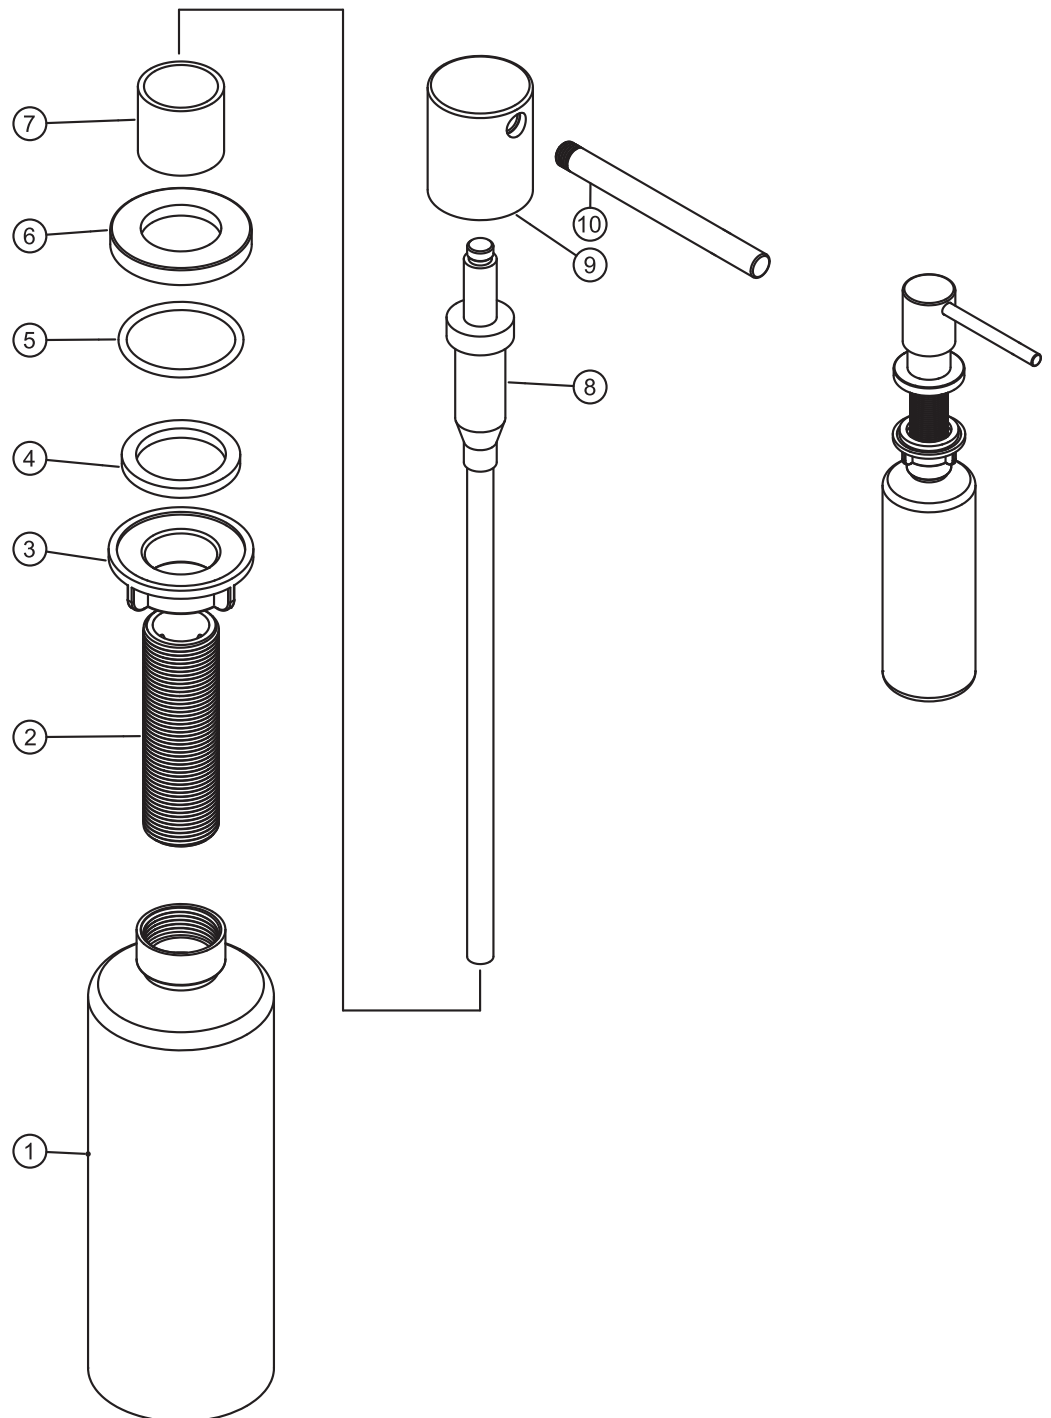

- 1 Bottle
- 2 Thread
- 3 Nut
- 4 Washer
- 5 O ring
- 6 Base
- 7 Housing
- 8 Pump body
- 9 Soap dispenser head
- 10 Soap dispenser spout

Steel Clean Dispenser Sand

Art no: 35001 **RSK:** 8507801

SCANDTAP®
BATHROOM CONCEPTS